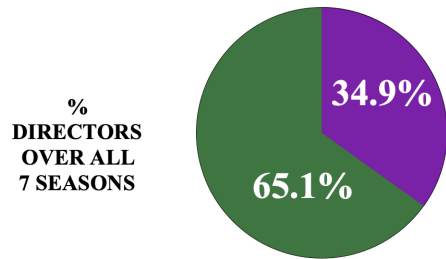

## WHO DIRECTS IN LORT THEATRES BY PRONOUN: POSITIONS, PEOPLE, & AVERAGES

12-13 - 18-19

- HE/HIM/HIS
- SHE/HER/HERS
- SHE/THEY
- THEY/THEM/THEIR
- ALL

3713 DIRECTOR POSITIONS

945 TOTAL DIRECTORS

## Who Directs in LORT Theatres by Pronoun: Positions, People, & Averages

Of the three thousand seven hundred thirteen director positions over the seven seasons examined, 64.8 percent were filled by he directors, and 35.2 percent were filled by she directors. Of the nine hundred forty-five directors, 65.1 percent were he directors, and 34.9 percent were she directors. Over the seven seasons, directors averaged 3.9 shows, with he designers averaging 3.9 shows, and she directors averaging 4.0 shows.