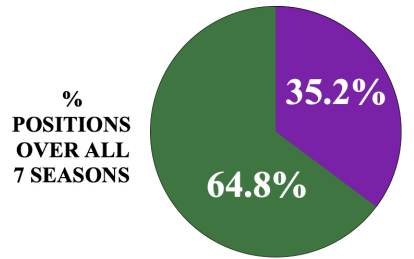

## WHO DIRECTS IN LORT THEATRES BY PRONOUN: POSITIONS, PEOPLE, & AVERAGES

12-13 - 18-19

- HE/HIM/HIS
- SHE/HER/HERS
- SHE/THEY
- THEY/THEM/THEIR
- ALL

3713 DIRECTOR POSITIONS

945 TOTAL DIRECTORS

## Who Directs in LORT Theatres by Pronoun: Positions, People, & Averages

Of the three thousand seven hundred thirteen director positions over the seven seasons examined, 64.8 percent were filled by he directors, and 35.2 percent were filled by she directors. Of the nine hundred forty-five directors, 65.1 percent were he directors, and 34.9 percent were she directors. Over the seven seasons, directors averaged 3.9 shows, with he designers averaging 3.9 shows, and she directors averaging 4.0 shows.