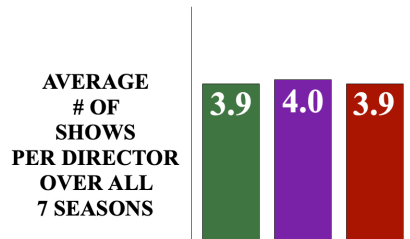

## WHO DIRECTS IN LORT THEATRES BY PRONOUN: POSITIONS, PEOPLE, & AVERAGES

12-13 - 18-19

- HE/HIM/HIS
- SHE/HER/HERS
- SHE/THEY
- THEY/THEM/THEIR
- ALL

3713 DIRECTOR POSITIONS

945 TOTAL DIRECTORS

## Who Directs in LORT Theatres by Pronoun: Positions, People, & Averages

Of the three thousand seven hundred thirteen director positions over the seven seasons examined, 64.8 percent were filled by he directors, and 35.2 percent were filled by she directors. Of the nine hundred forty-five directors, 65.1 percent were he directors, and 34.9 percent were she directors. Over the seven seasons, directors averaged 3.9 shows, with he designers averaging 3.9 shows, and she directors averaging 4.0 shows.