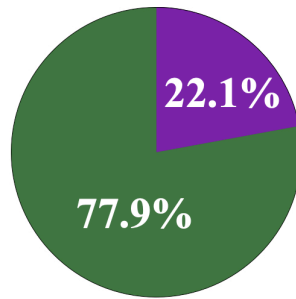

## WHO ARE ARTISTIC DIRECTORS IN LORT THEATRES BY PRONOUN: SEASONS, PRODUCTIONS, & PEOPLE

12-13 - 18-19

- HE/HIM/HIS
- SHE/HER/HERS
- SHE/THEY
- THEY/THEM/THEIR

%  
SEASONS  
OVER ALL  
7 SEASONS

510 TOTAL SEASONS

%  
PRODUCTIONS  
OVER ALL  
7 SEASONS

3714 TOTAL PRODUCTIONS

%  
ARTISTIC  
DIRECTORS  
OVER ALL  
7 SEASONS

99 TOTAL ARTISTIC DIRECTORS