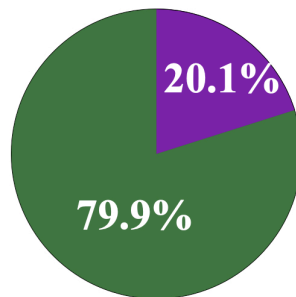

## WHO ARE ARTISTIC DIRECTORS IN LORT THEATRES BY PRONOUN: SEASONS, PRODUCTIONS, & PEOPLE

12-13 - 18-19

- HE/HIM/HIS
- SHE/HER/HERS
- SHE/THEY
- THEY/THEM/THEIR

%  
SEASONS  
OVER ALL  
7 SEASONS

510 TOTAL SEASONS

%  
PRODUCTIONS  
OVER ALL  
7 SEASONS

3714 TOTAL PRODUCTIONS

%  
ARTISTIC  
DIRECTORS  
OVER ALL  
7 SEASONS

99 TOTAL ARTISTIC DIRECTORS