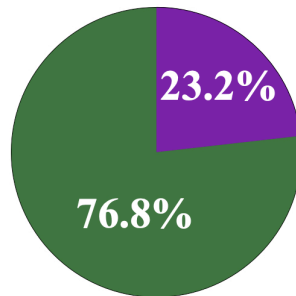

## WHO ARE ARTISTIC DIRECTORS IN LORT THEATRES BY PRONOUN: SEASONS, PRODUCTIONS, & PEOPLE

12-13 - 18-19

- HE/HIM/HIS
- SHE/HER/HERS
- SHE/THEY
- THEY/THEM/THEIR

%  
SEASONS  
OVER ALL  
7 SEASONS

510 TOTAL SEASONS

%  
PRODUCTIONS  
OVER ALL  
7 SEASONS

3714 TOTAL PRODUCTIONS

%  
ARTISTIC  
DIRECTORS  
OVER ALL  
7 SEASONS

99 TOTAL ARTISTIC DIRECTORS